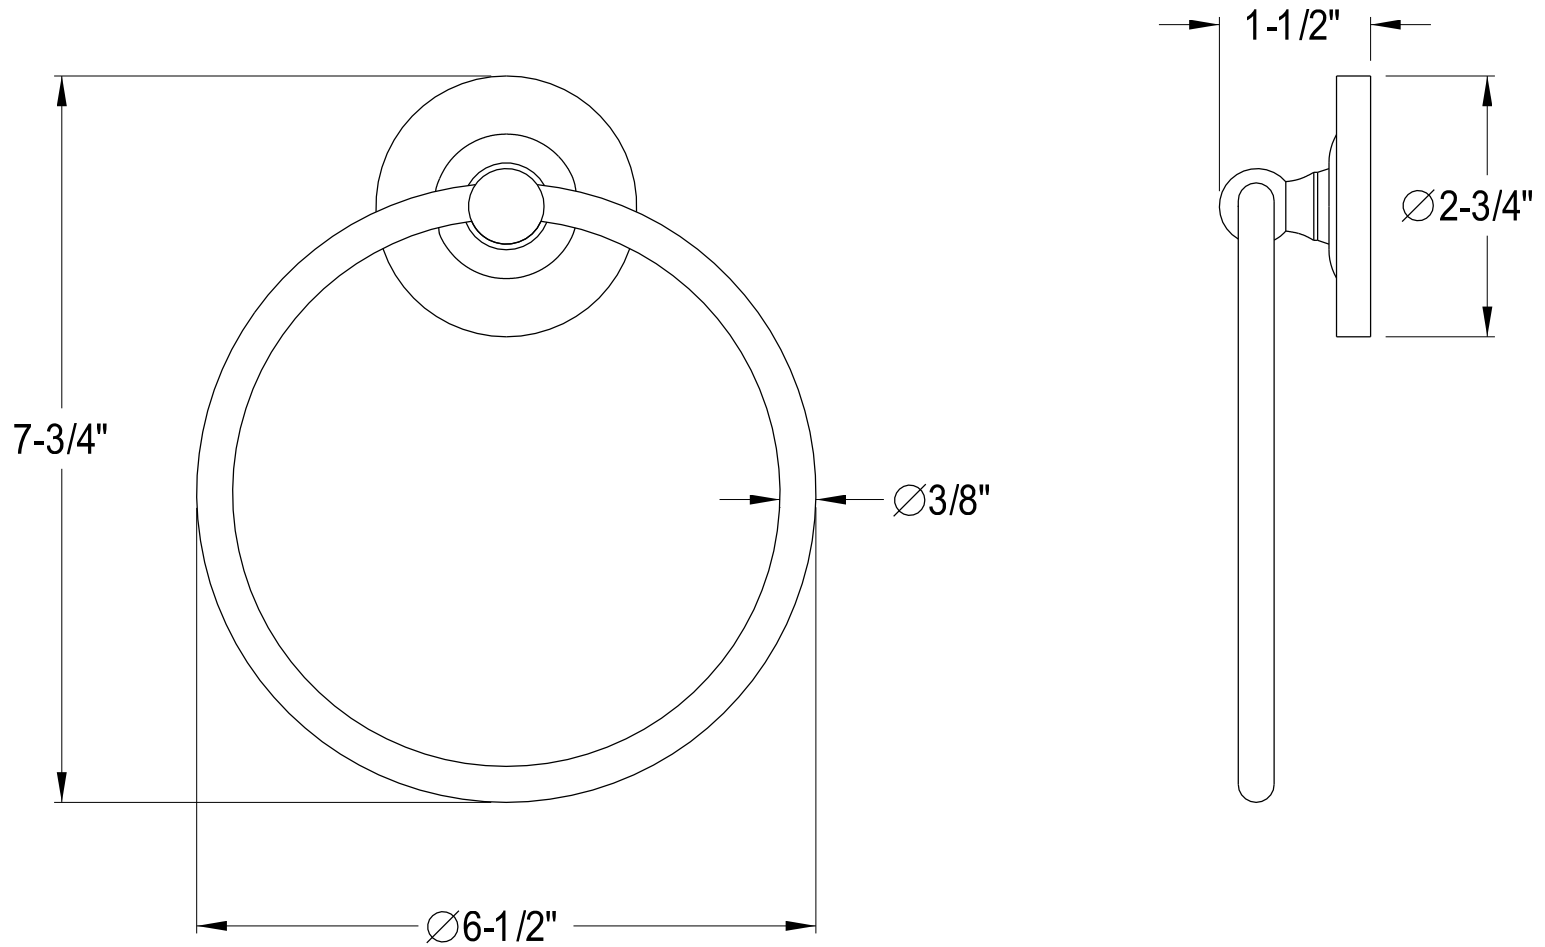

BA312C,PB,ORB,SN

Classic 18" Towel Bar

BA314C,PB,ORB,SN

Classic Towel Ring

BA317C,PB,ORB,SN

Classic Robe Hook

BA318C,PB,ORB,SN

Toilet Paper Holder